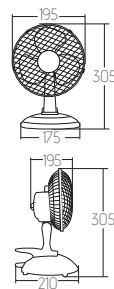

GREENBERRY

VENETO 15

DESK FAN WITH CLIP

Parameters

	15W
	220-240V~ 50/60Hz
	" 15
	2 SPEED LEVELS

GREENBERRY	Colour/EAN
14951	Black 5907540960083
14952	White/Grey 5907540960106

Dimensions
[mm]

Package